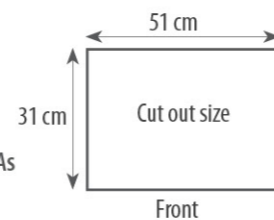

VST2/3 Au/BK/HM Au
Food Pan Capacity
7/5 Ltrs.