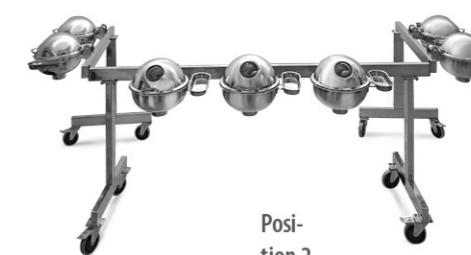

Portable Chafing Dish Trolley with 7 round medium size chafing Dishes

- Chafing Dishes with Glass window and Dome Lid
- Capacity of each Chafing Dish-Food Pan 5 Ltrs.
- With adjustable Mechanism for Slow Movement of cover
- Can be knocked down into compact size for easy transportation.

(Completely collapsable/ foldable)

The Trolley can be opened to various angles to suit your convenience of the buffet.
Some suggested positions are as follow:

Position 2

Portable Circular Chafing Dish Trolley with 7 round medium size chafing Dishes

- Chafing Dishes with Glass window and Dome Lid
- Capacity of each Chafing Dish-Food Pan 5 Ltrs.
- With adjustable Mechanism for Slow Movement of cover
- Can be knocked down into compact size for easy transportation.

(Completely collapsable/ foldable)