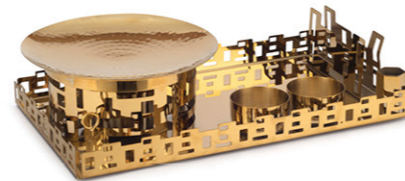

SPOON REST
Sandle type Au

SPOON REST
Sandle type SS

SPOON REST
Tray type RG

SPOON REST
Tray type SS

CT 39 Au

SW Concept LC LOTUS RG

SW Concept WV/ Au

SW Concept LC Rect Au