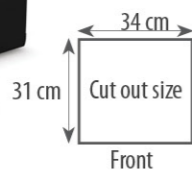

48G + 49G + XH RG
Food Pan Capacity
7+7 Ltrs.

7 Ltrs.

MEC 46 XH RG/RG
Food Pan Capacity
9 Ltrs.

MEC 48FG CFT
Food Pan Capacity
7 Ltrs.

MEC 45G CFT Used As Counter Fitted/ Sunk-In
Food Pan Capacity
7 Ltrs.